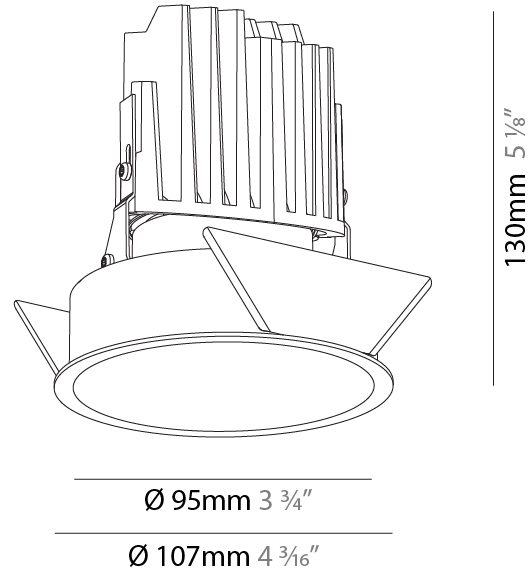

GENERAL

Series: Bioniq
Subseries: Bioniq Round Deep
Brand: Prolicht
Division: Architectural
Mounting Type: Recessed
Mounting Location: Ceiling
Subcategory: Downlight

PHYSICAL

Shape: Round
Diameter (mm): 107
Diameter (in): 4 3/16
Height (mm): 130
Height (in): 5 1/8
Ceiling Thickness (mm): 10 / 12.5 / 15
Ceiling Thickness (in): 3/8 or 1/2 or 9/16
Min. Recessing Depth (mm): 150
Min. Recessing Depth (in): 5 7/8
Light Distribution: Downlight
Weight (kg): 0.506
Weight (lbs): 1.12
Fixture Finish: SSR / BKV / CWI / CRY / HAB / UFT / ITA / RUA / FTG / MYG / LOD / PUS / FRO / FUP / KIA / POP / BLS / SPG / MEY / GOH / GUM / CHC / COM / ABZ / JAG / OBR / MOS / ROR
Fixture Material: Aluminum Die Cast
Cut-out Measurements: 98mm / 3 7/8"

ELECTRICAL

Lamp Type: LED (Zhaga Standard)
Total Output Wattage (W): 15
Dimming: Dali Dimming
Driver Included: No
Driver Location: Recessed Housing
Driver Type: Constant Current - 120Vac
Housing: See components
Input Voltage (V): 120
Constant Current (MA): 350

LED

Number of LEDs: 1
Color Temperature (°K): Warm Dim
Max. Delivered Lumen (lm): 760
Nominal Lumen (lm): 1140
CRI: >90 CRI

OPTICAL

Reflector: 20 / 40 / 60

RATINGS AND CERTIFICATIONS

Certified By: Certified for North American Standards
IP rating: IP20

PROJECT
TYPE
SPECIFIER
QUANTITY
DATE